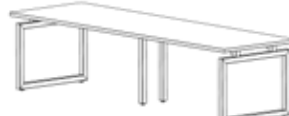

L33 Wood edge

L17 Baltic birch

L18 Baltic birch

SIZES & HEIGHTS

Square Tops

18 | 24 | 30 | 36 | 48 | 60

Rectangle Widths

24 | 30 | 36 | 48 | 60

Rectangle Lengths

60 | 72 | 84 | 96 | 108 | 120 | 132 | 144 | 168 | 192 | 216 | 240 | 288

Table Heights

18 | 29 | 36 | 42

SHAPES

Square

Rectangle

MODELS

CPY2 POST BASES

CYP2 POST BASES

CYSC SQUARE & POST COMBO

CYST SQUARE BASES

CYSM INSET SQUARE & POST BASES

CYST SQUARE BASES

CYSM INSET SQUARE BASES

LEVELERS