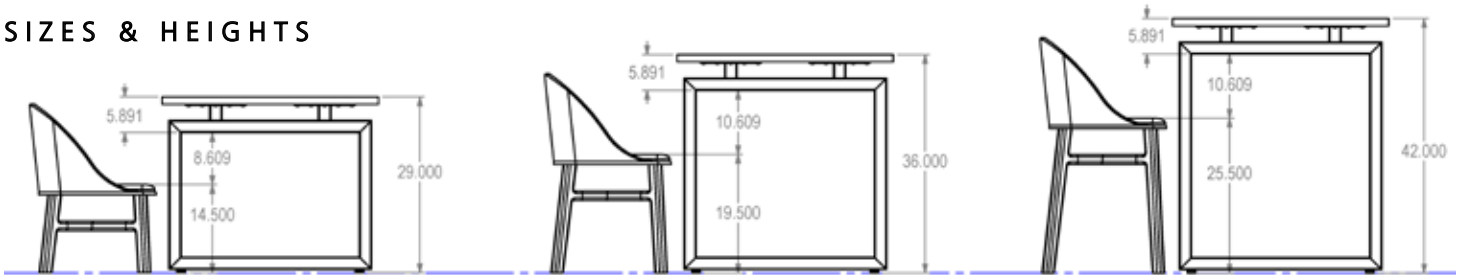

L33 Wood edge

L17 Baltic birch

L18 Baltic birch

SIZES & HEIGHTS

Square Tops

18 | 24 | 30 | 36 | 48 | 60

Rectangle Widths

24 | 30 | 36 | 48 | 60

Rectangle Lengths

60 | 72 | 84 | 96 | 108 | 120 | 132 | 144 | 168 | 192 | 216 | 240 | 288

Table Heights

18 | 29 | 36 | 42

SHAPES

Square

Rectangle

MODELS