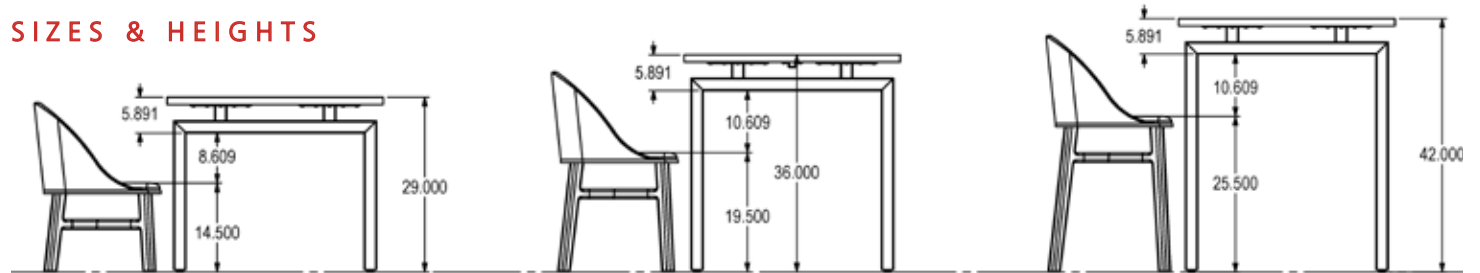

CONFERENCE

240"L x 60"W x 29"H
Chrome powder coat | Black Fusion | Levelers

72"L x 30"W x 29"H
Flag red | Antique barrel | Industrial locking casters

LINCOLN TABLES

FEATURES

- Open ended bases to seat more people
- Heavy duty construction for high use public spaces
- Powered and non-powered options
- Longer table lengths seats more people

L33 Wood edge

L17 Baltic birch

L18 Baltic birch

SIZES & HEIGHTS

Square Tops

24 | 30 | 36 | 48 | 60

Rectangle Widths

24 | 30 | 36 | 48 | 60

Rectangle Lengths

60 | 72 | 84 | 96 | 108 | 120 | 132 | 144 | 168 | 192 | 216 | 240 | 288

Table Heights

18 | 29 | 36 | 42

SHAPES

Square

Rectangle

D-shape